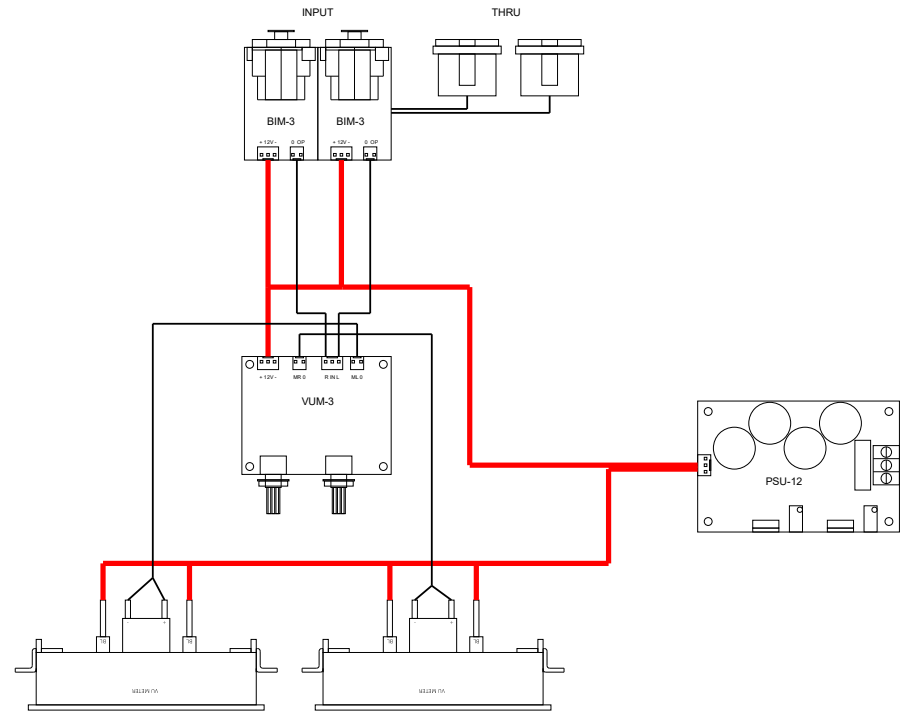

CHANGELOG		
REV	DATE	CHANGE

PROJECT		AXT STEREO VU METER	
TITLE		CONNECTION DIAGRAM	
SCALE	1:2 @ A3	DRAWN	GJS
DATE	2017-12-11	CHK	
DRWG NO			