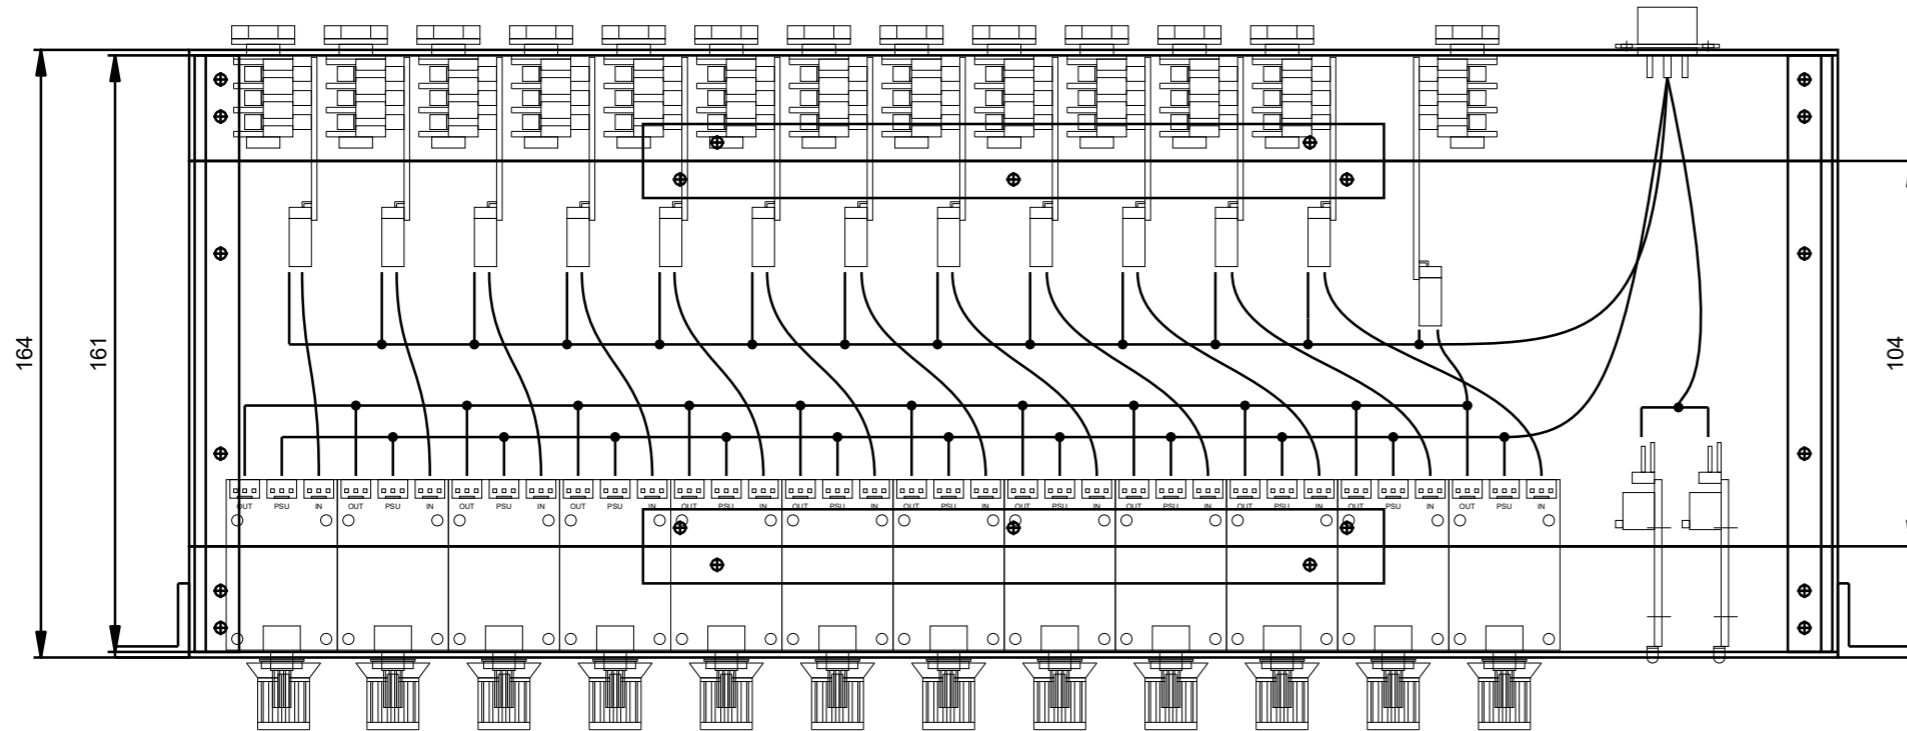

CHANGELOG		
REV	DATE	CHANGE

PROJECT		SLMX-1 STEREO LINE MIXER	
TITLE			
ENCLOSURE LAYOUT			
SCALE	1:2 @ A3	DRAWN	GJS
DATE	2019-06-12	CHK	
DRWG NO			