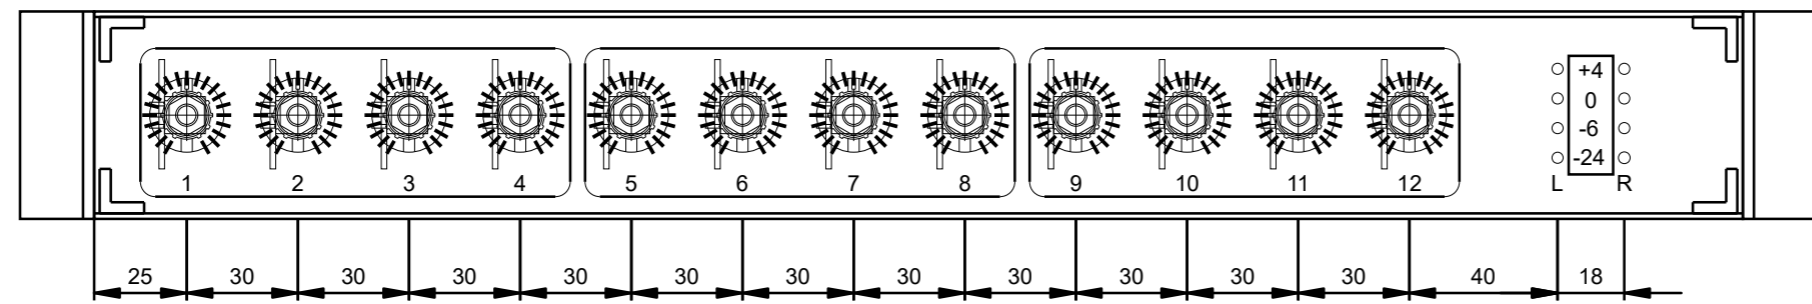

CHANGELOG		
REV	DATE	CHANGE

PROJECT		SLMX-1 STEREO LINE MIXER	
TITLE			
ENCLOSURE LAYOUT			
SCALE	1:2 @ A3	DRAWN	GJS
DATE	2019-06-12	CHK	
DRWG NO			