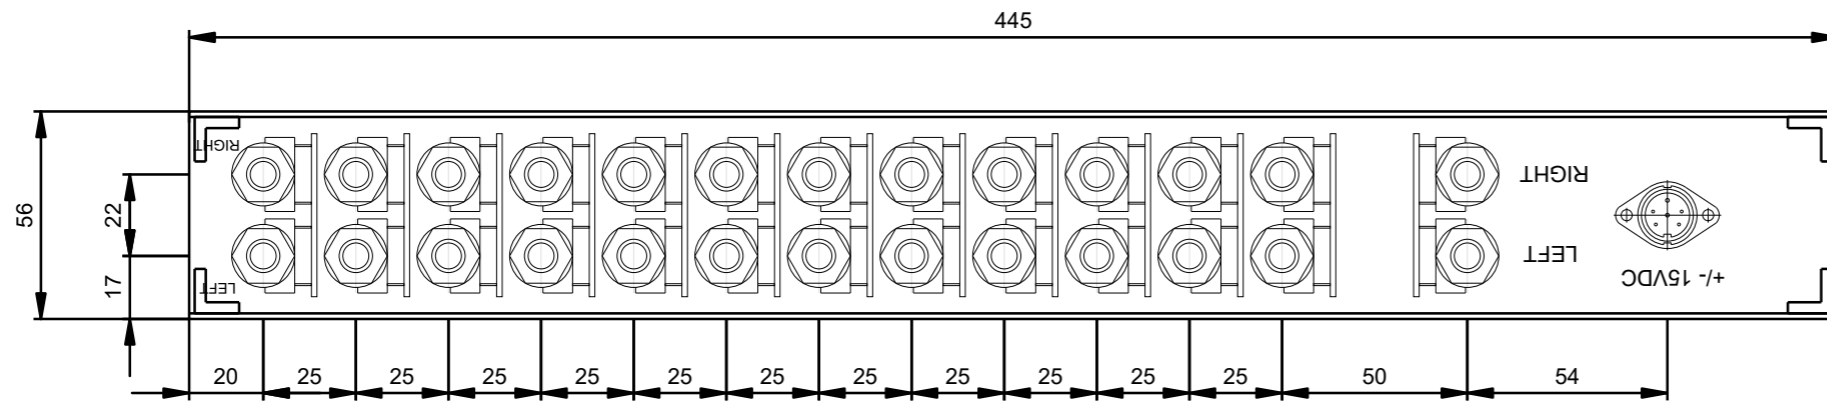

CHANGELOG		
REV	DATE	CHANGE

PROJECT		SLMX-1 STEREO LINE MIXER	
TITLE			
ENCLOSURE LAYOUT			
SCALE	1:2 @ A3	DRAWN	GJS
DATE	2019-06-12	CHK	
DRWG NO			