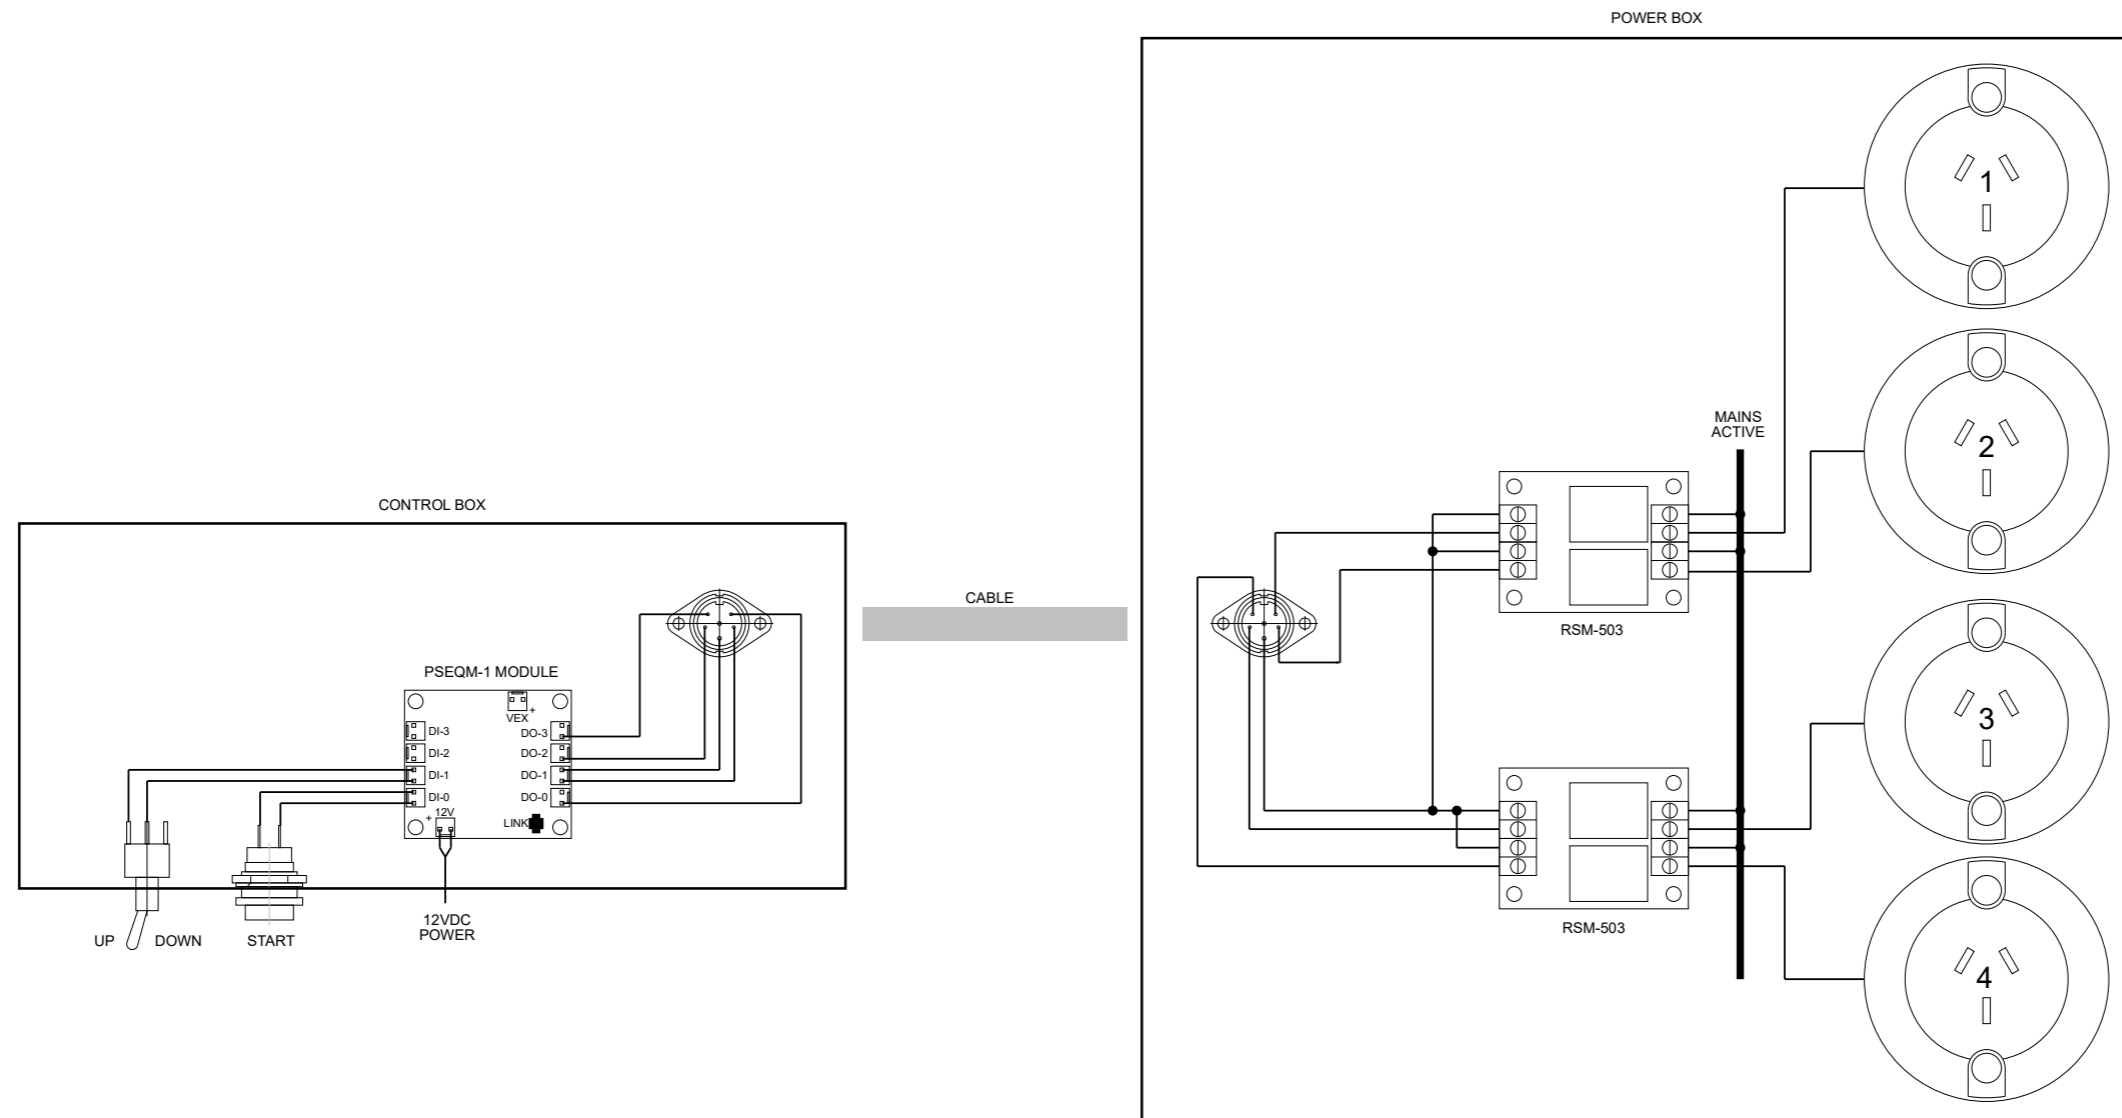

CHANGELOG

REV	DATE	CHANGE

PROJECT	
POWER SEQUENCER	
TITLE	
POWER SEQUENCER WIRING DIAGRAM	
SCALE 1:2 @ A3	DRAWN GJS
DATE 2022-10-13	CHK
DRWG NO	