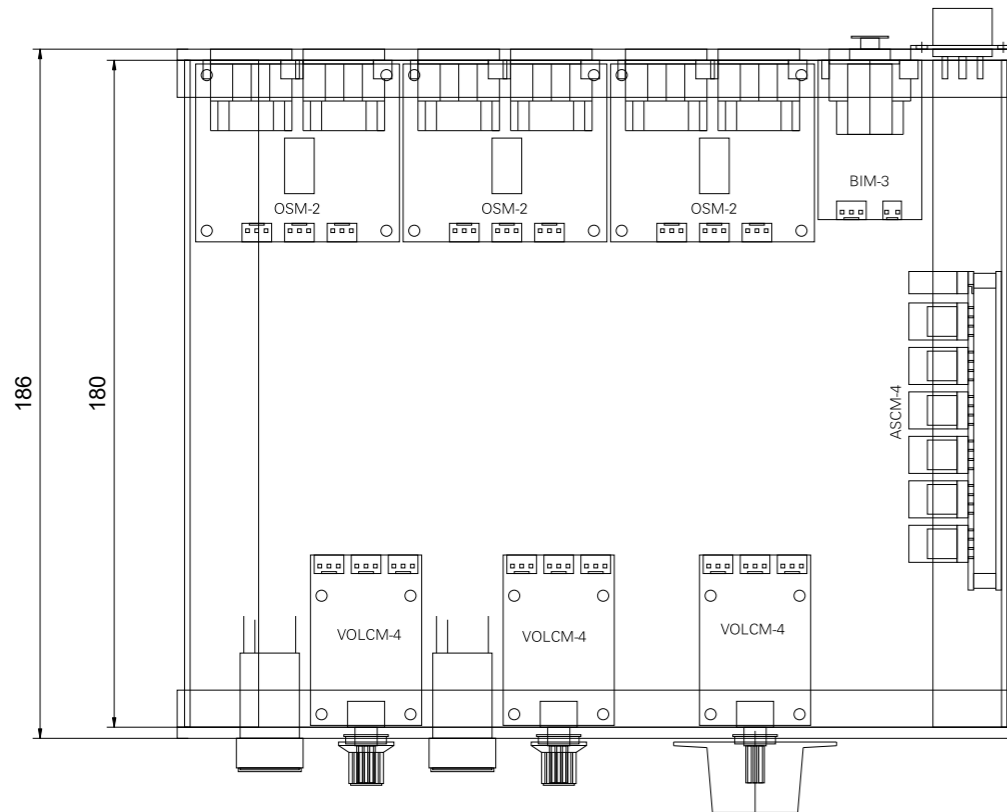

CHANGELOG

REV	DATE	CHANGE

PWR CONNECTOR FRONT VIEW

MSU-3 MONITOR SELECTOR UNIT

PROJECT  
ENCLOSURE LAYOUT

TITLE

SCALE 1:2 @ A3 DRAWN GJS

DATE 2006-11-06 CHK