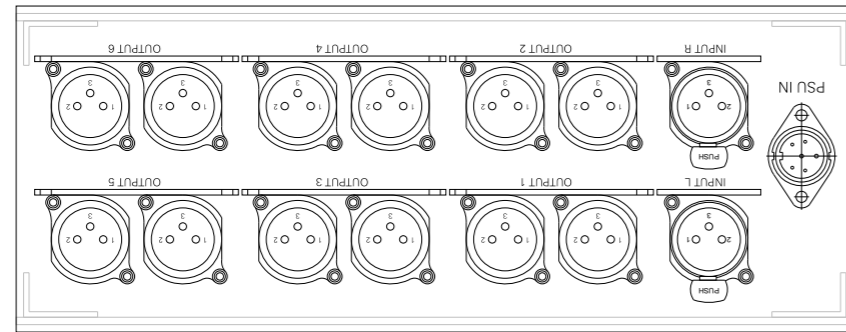

CHANGELOG

REV	DATE	CHANGE

PWR CONNECTOR FRONT VIEW

MSU-3 MONITOR SELECTOR UNIT

PROJECT  
ENCLOSURE LAYOUT

TITLE

SCALE 1:2 @ A3 DRAWN GJS

DATE 2006-11-06 CHK