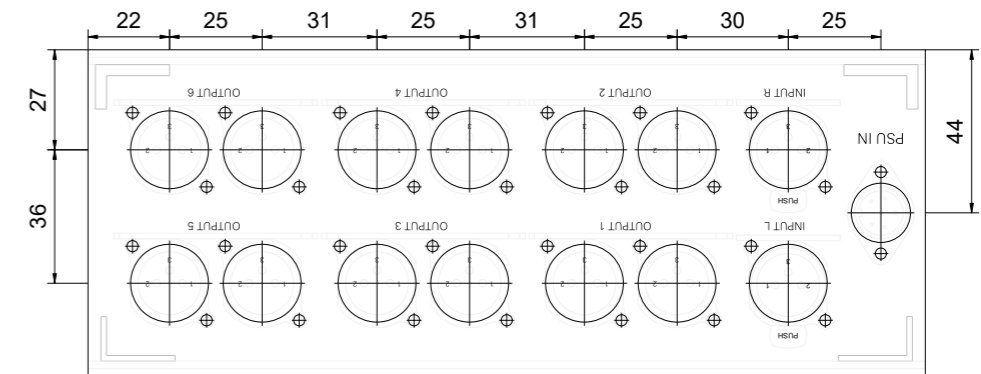

CHANGELOG

REV	DATE	CHANGE

PWR CONNECTOR FRONT VIEW

MSU-3 MONITOR SELECTOR UNIT

PROJECT  
ENCLOSURE LAYOUT

TITLE

SCALE 1:2 @ A3 DRAWN GJS

DATE 2006-11-06 CHK