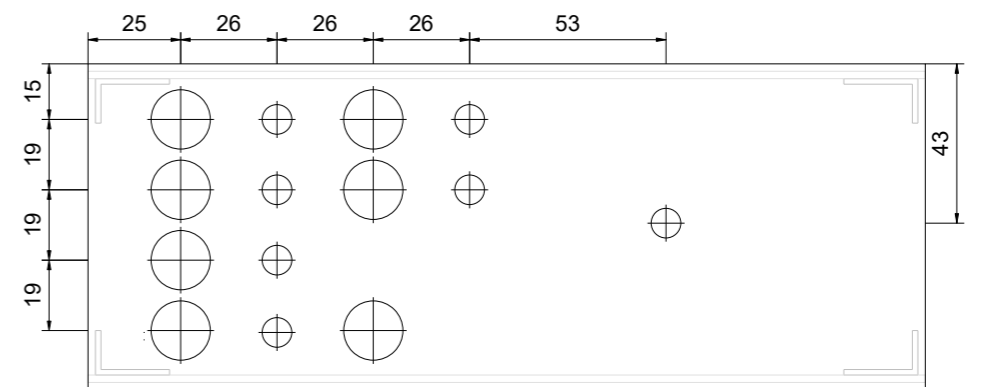

CHANGELOG

REV	DATE	CHANGE

PWR CONNECTOR FRONT VIEW

MSU-3 MONITOR SELECTOR UNIT

PROJECT  
ENCLOSURE LAYOUT

TITLE

SCALE 1:2 @ A3 DRAWN GJS

DATE 2006-11-06 CHK