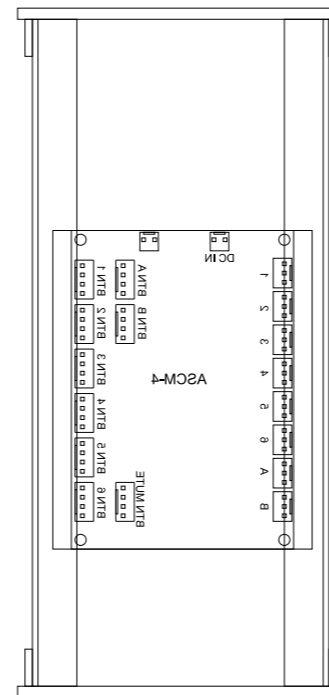

CHANGELOG

REV	DATE	CHANGE

PWR CONNECTOR FRONT VIEW

MSU-3 MONITOR SELECTOR UNIT

PROJECT  
ENCLOSURE LAYOUT

TITLE

SCALE 1:2 @ A3 DRAWN GJS

DATE 2006-11-06 CHK