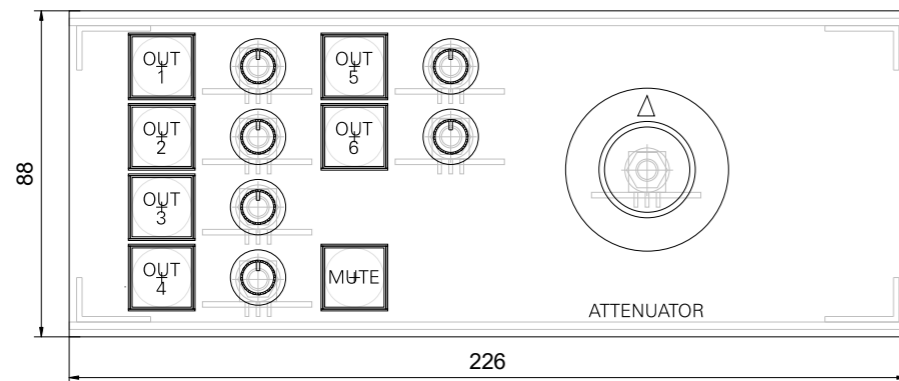

CHANGELOG

REV	DATE	CHANGE

PWR CONNECTOR FRONT VIEW

MSU-3 MONITOR SELECTOR UNIT

PROJECT  
ENCLOSURE LAYOUT

TITLE

SCALE 1:2 @ A3 DRAWN GJS

DATE 2006-11-06 CHK