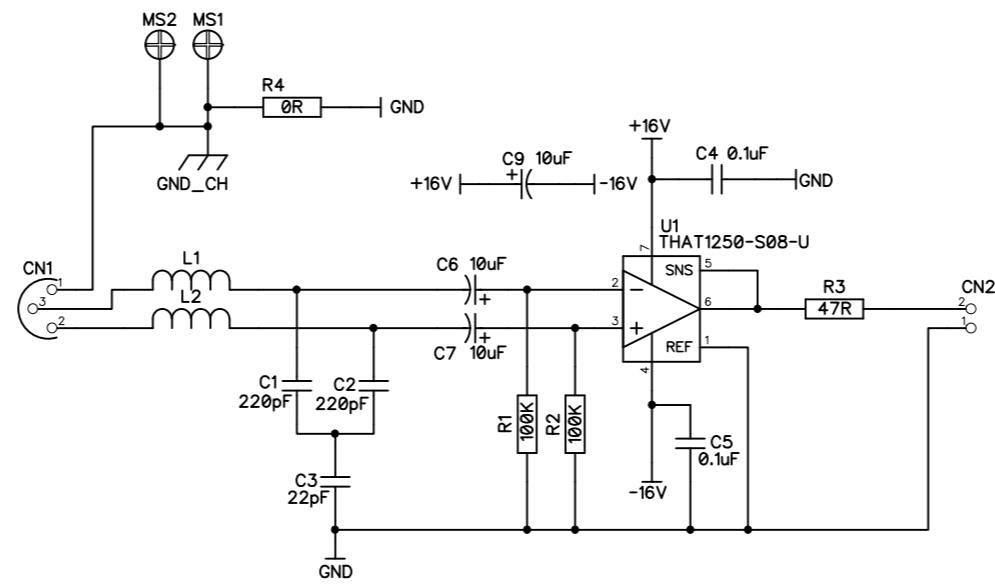

D

E

E

F

F

SINGLE BALANCED INPUT		
Size	Number	Rev
A3	AX001290-H	02
Date: 2019-01-21	Drawn by: GJS	
Filename	Sheet: 1/1	
COPYRIGHT 2018 AXT SYSTEMS PTY LIMITED		

1 2 3 4 5 6 7 8