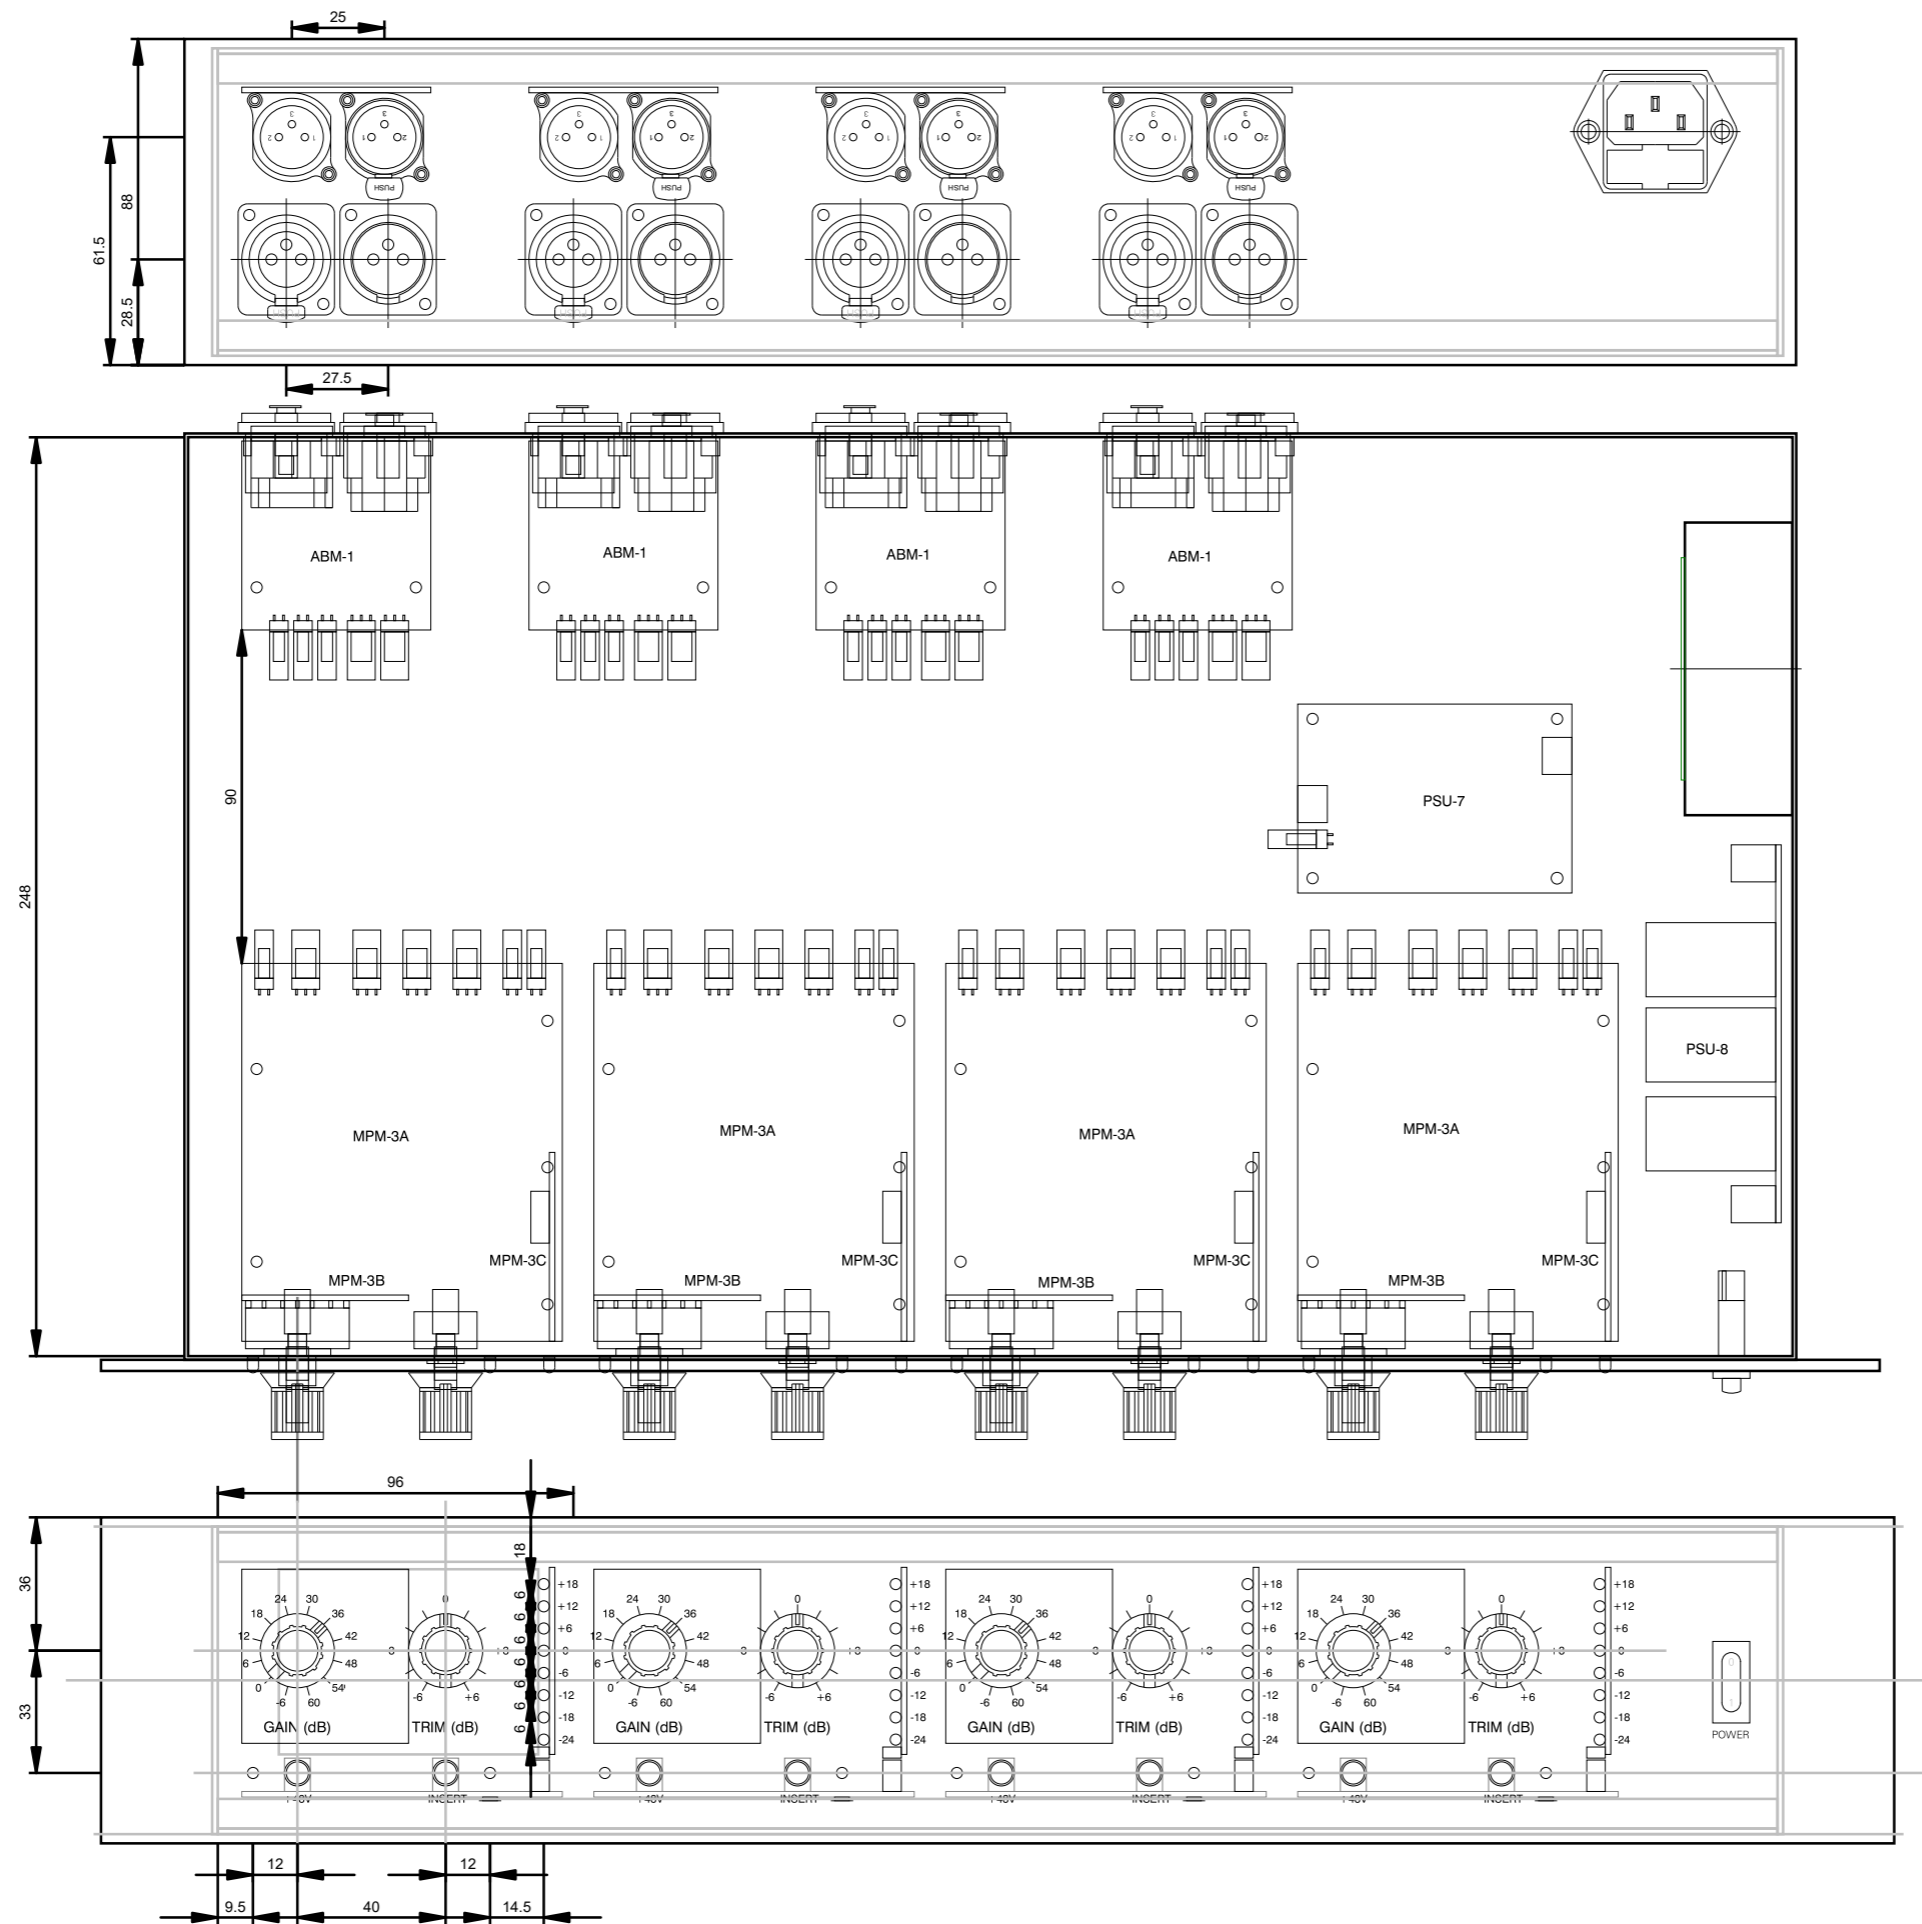

CHANGELOG

REV	DATE	CHANGE

PROJECT	
AX1250 4-CHAN MIC PREAMP	
TITLE	
RACK BOX LAYOUT	
SCALE	DRAWN
1:2 @ A3	GJS
DATE	CHK
2012-04-11	
DRWG NO	