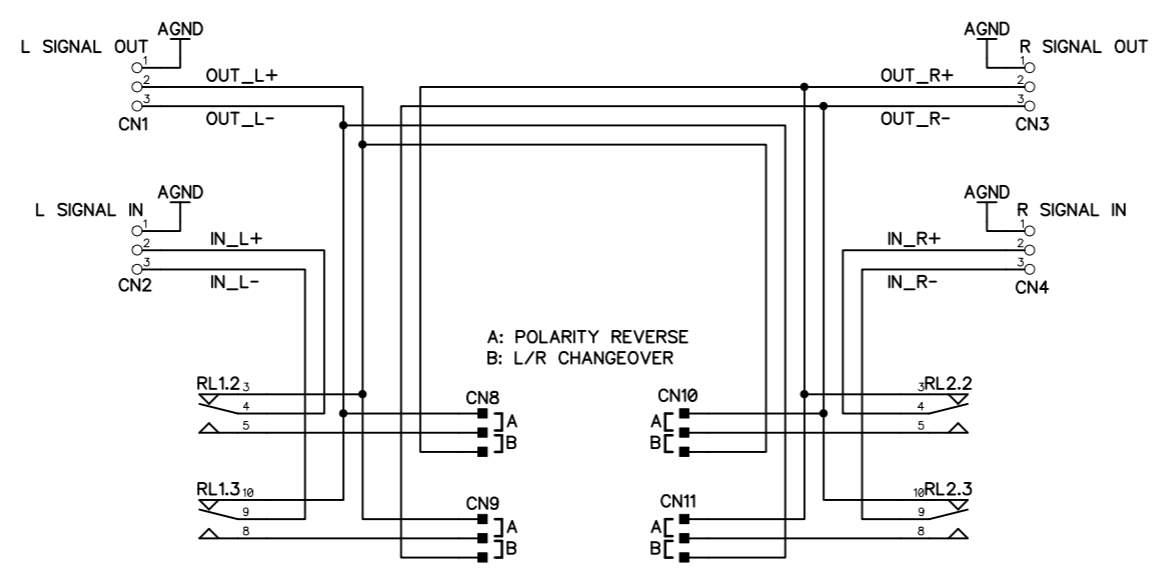

D

E

E

F

F

SOURCE	POLARITY REVERSE		L/R REVERSE	
	JMP: A	JMP: B	JMP: A	JMP: B
	SW: OFF	SW: ON	SW: OFF	SW: ON
LIN+	LOUT+	LOUT-	LOUT+	ROUT+
LIN-	LOUT-	LOUT+	LOUT-	ROUT-
RIN+	ROUT+	ROUT-	ROUT+	LOUT+
RIN-	ROUT-	ROUT+	ROUT-	LOUT-

2-Channel Polarity Reverse Module APRM-2		
Size	Number	Rev
A3	AX001419-J	01
Date: 2020-11-04	Drawn by : GJS	
Filename	Sheet: 1/1	
COPYRIGHT 2020 AXT SYSTEMS PTY LIMITED		

1 2 3 4 5 6 7 8