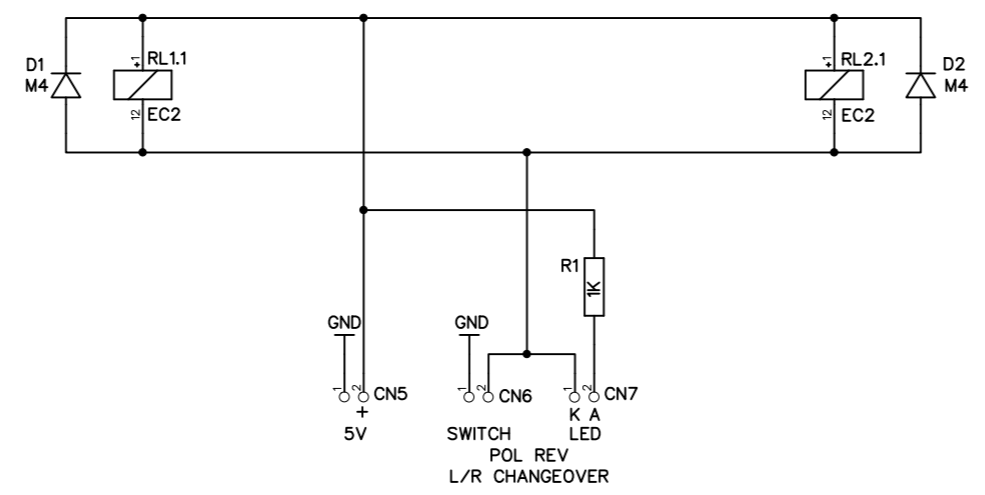

D

E

E

F

F

SOURCE	POLARITY REVERSE		L/R REVERSE	
	JMP: A	JMP: B	JMP: A	JMP: B
	SW: OFF	SW: ON	SW: OFF	SW: ON
LIN+	LOUT+	LOUT-	LOUT+	ROUT+
LIN-	LOUT-	LOUT+	LOUT-	ROUT-
RIN+	ROUT+	ROUT-	ROUT+	LOUT+
RIN-	ROUT-	ROUT+	ROUT-	LOUT-

2-Channel Polarity Reverse Module APRM-2		
Size	Number	Rev
A3	AX001419-J	01
Date: 2020-11-04	Drawn by : GJS	
Filename	Sheet: 1/1	
COPYRIGHT 2020 AXT SYSTEMS PTY LIMITED		

1 2 3 4 5 6 7 8